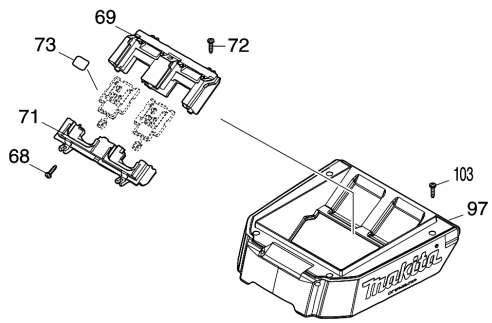

Model No.LM002G 530MM CORDLESS LAWN MOWER