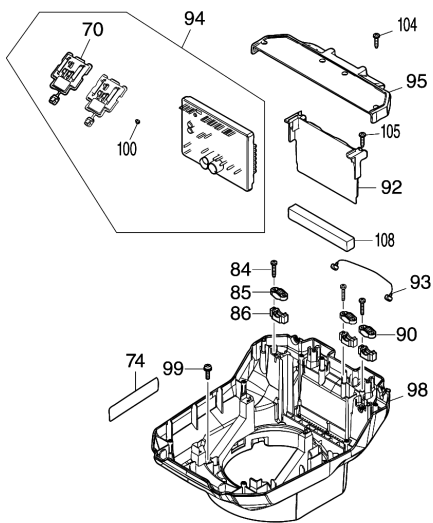

Model No.LM002G 530MM CORDLESS LAWN MOWER