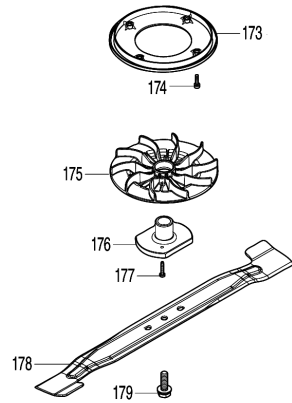

Model No.LM002G 530MM CORDLESS LAWN MOWER