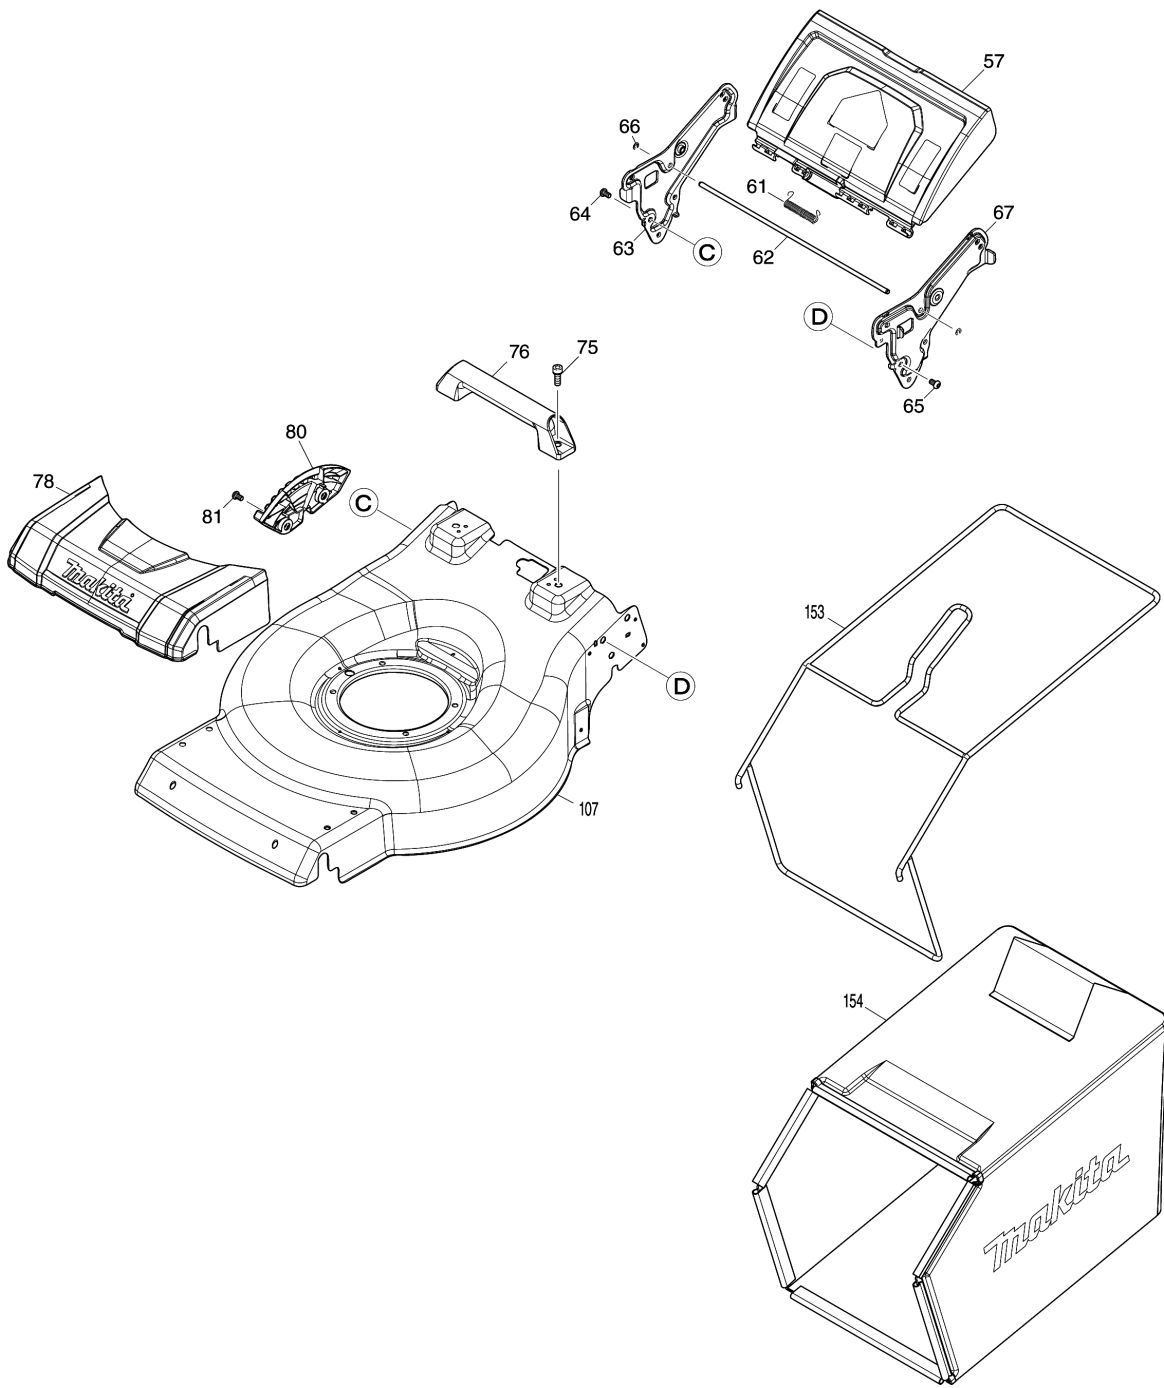

Model No.LM002G 530MM CORDLESS LAWN MOWER