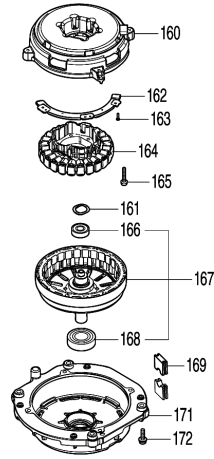

Model No.LM002G 530MM CORDLESS LAWN MOWER