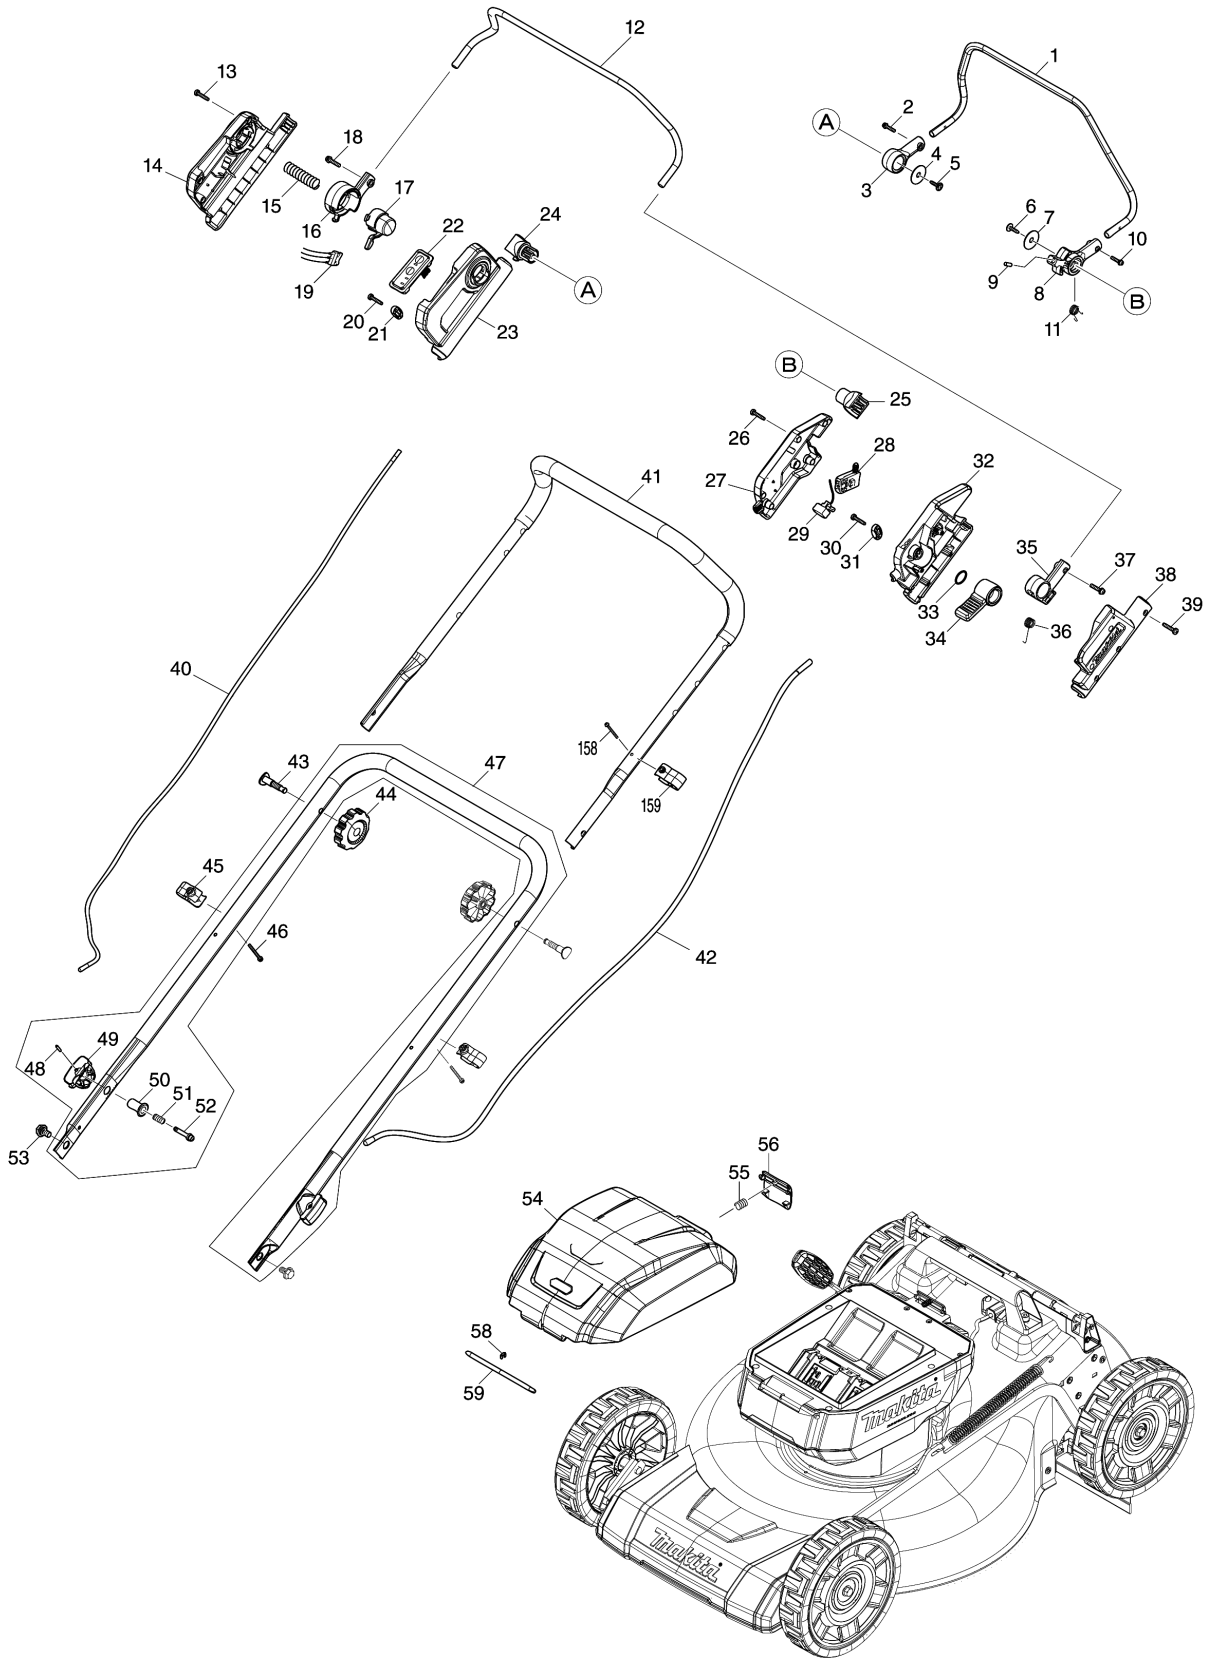

Model No.LM002G 530MM CORDLESS LAWN MOWER